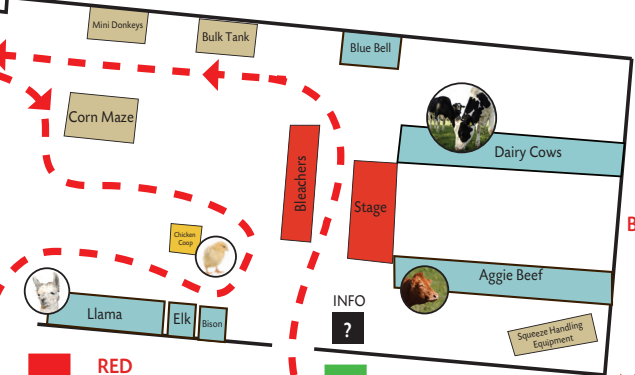

CS  
*Calgary Stampede*  
**Aggie Days**  
**WEEK DAY**

GRAIN ACADEMY  
 IN BMO CENTRE

VICTORIA  
 PAVILION

CALGARY  
 STAMPEDE  
 INDIAN VILLAGE

AGRICULTURE  
 BARN

BUS DROP OFF

ENTRANCE ONE

AGRIUM WESTERN  
 EVENT CENTRE

RED DEPART

GREEN DEPART

COUNTRY TRAIL

LOST KIDS

ENTRANCE TWO

MEDICAL

INFO ?

WAGON RIDES