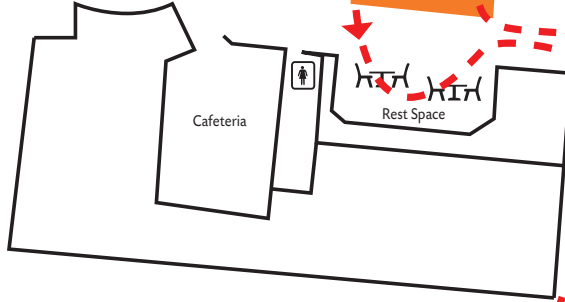

CS  
*Calgary Stampede*  
**Aggie Days**  
**WEEK DAY**

GRAIN ACADEMY  
 IN BMO CENTRE

VICTORIA  
 PAVILION

CALGARY  
 STAMPEDE  
 INDIAN VILLAGE

AGRICULTURE  
 BARN

BUS DROP OFF

ENTRANCE ONE

AGRIUM WESTERN  
 EVENT CENTRE

RED DEPART

GREEN DEPART

COUNTRY TRAIL

LOST KIDS

ENTRANCE TWO

MEDICAL

INFO ?

WAGON RIDES