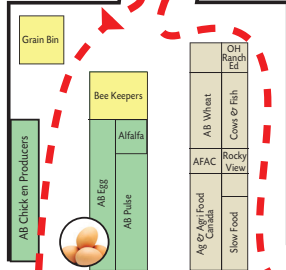

CS  
*Calgary Stampede*  
**Aggie Days**  
**WEEK DAY**

GRAIN ACADEMY  
 IN BMO CENTRE

VICTORIA  
 PAVILION

CALGARY  
 STAMPEDE  
 INDIAN VILLAGE

AGRICULTURE  
 BARN

BUS DROP OFF

ENTRANCE ONE

AGRIUM WESTERN  
 EVENT CENTRE

RED DEPART

GREEN DEPART

COUNTRY TRAIL

LOST KIDS

ENTRANCE TWO

MEDICAL

INFO ?

WAGON RIDES