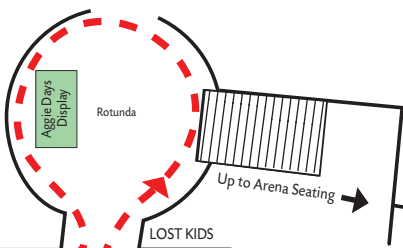

CS  
*Calgary Stampede*  
**Aggie Days**  
**WEEK DAY**

GRAIN ACADEMY  
 IN BMO CENTRE

VICTORIA  
 PAVILION

CALGARY  
 STAMPEDE  
 INDIAN VILLAGE

AGRICULTURE  
 BARN

BUS DROP OFF

ENTRANCE ONE

AGRIUM WESTERN  
 EVENT CENTRE

RED DEPART

GREEN DEPART

COUNTRY TRAIL

LOST KIDS

ENTRANCE TWO

MEDICAL

INFO ?

WAGON RIDES